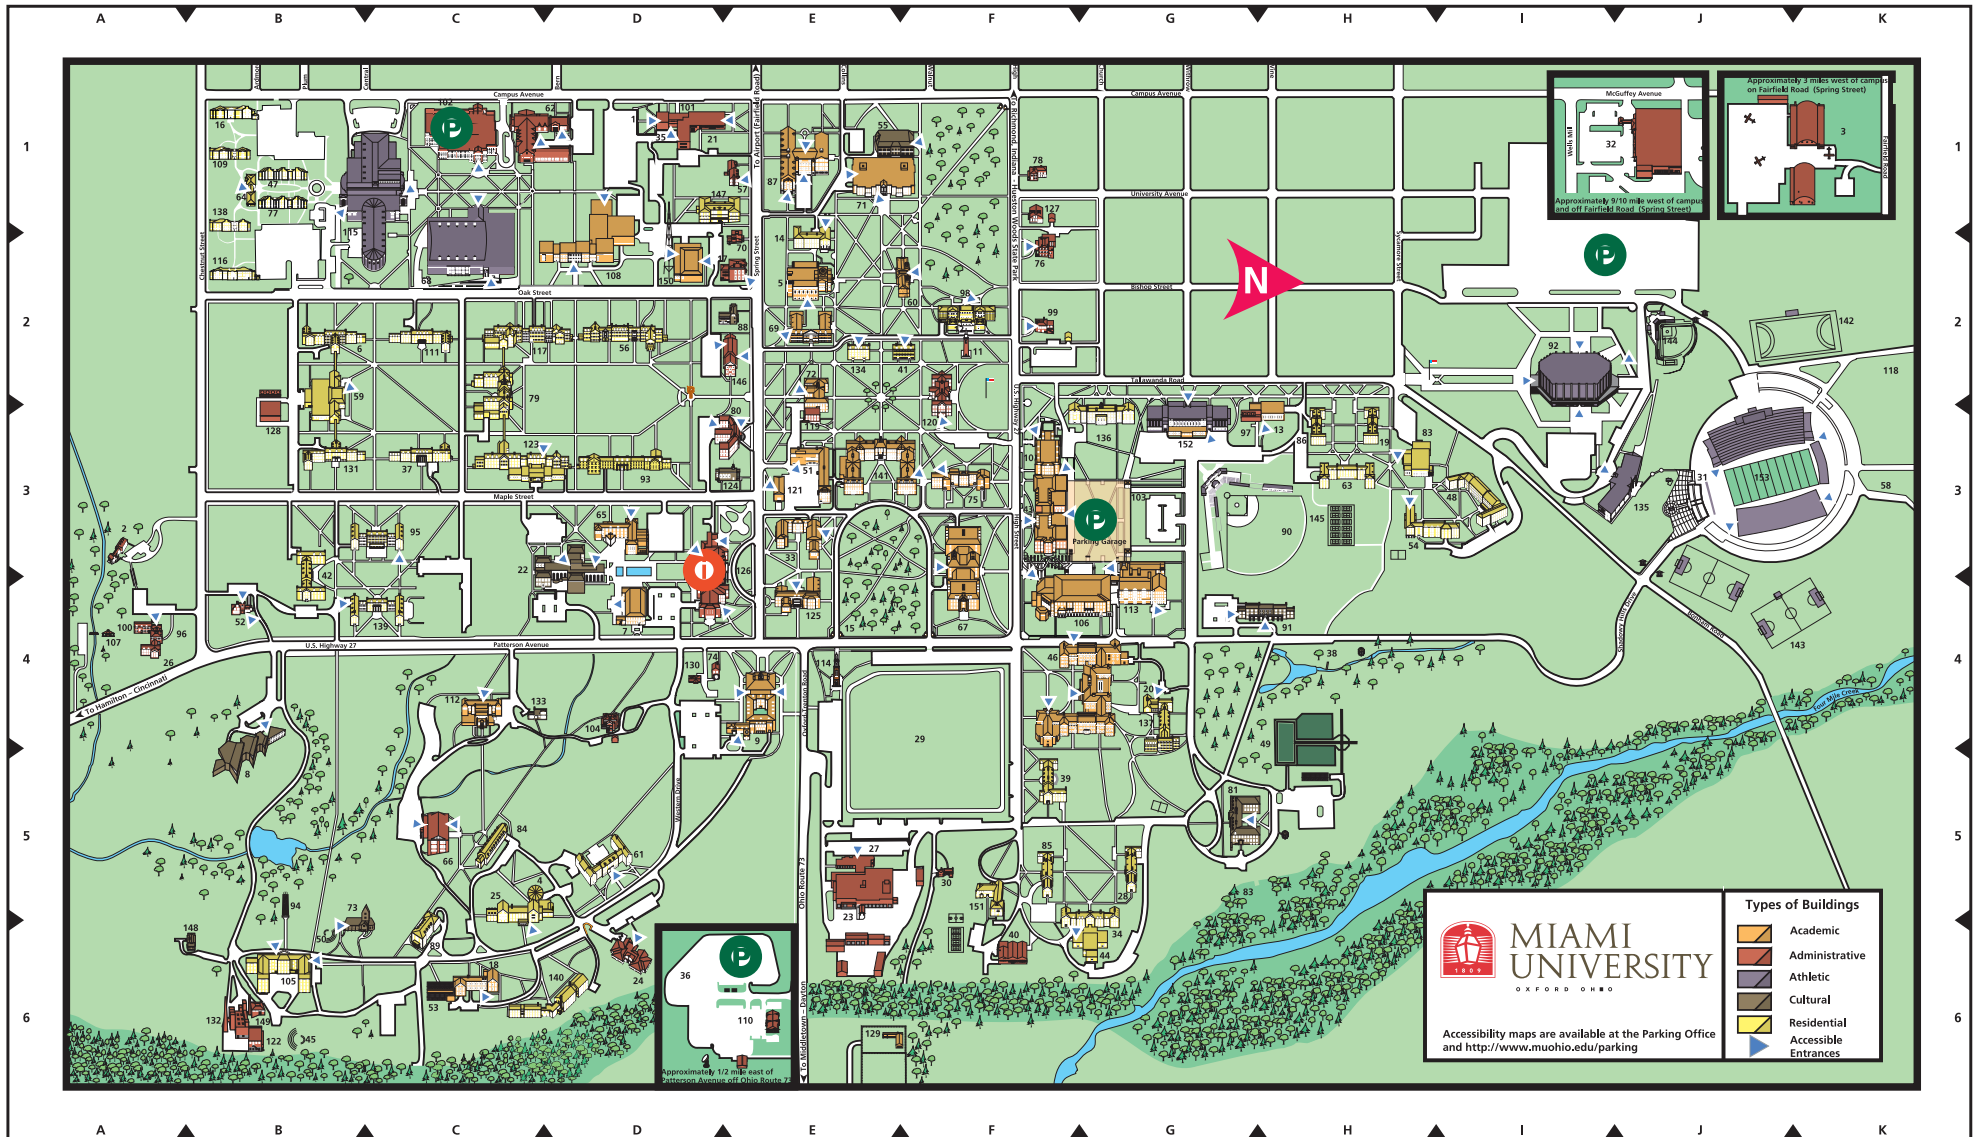

MIAMI UNIVERSITY

501 East High St.
Oxford, Ohio 45056
513-529-1809

Oxford Campus

MIAMI UNIVERSITY

501 East High St.
Oxford, Ohio 45056
513-529-1809

Campus Map Legend

1 Admission	D-1	41 Elliott Hall	E-2	81 Marcum Conference Center	G-5	121 Rowan Hall	E-3
2 Advancement Services	A-3	42 Emerson Hall	B-3	82 Marcum Nature Trail	G-5	122 Sawyer Hall	B-6
3 Airport	K-1	43 Engineering Building	F-3	83 Martin Dining Hall	H-3	123 Scott Hall	C-3
4 Alexander Dining Hall	C-5	44 Erickson Dining Hall	G-6	84 Mary Lyon Hall	C-5	124 Sesquicentennial Chapel	E-3
5 Alumni Hall	E-2	45 Ernst Nature Theatre	B-6	85 McBride Hall	F-5	125 Shideler Hall	E-4
6 Anderson Hall	B-2	46 Farmer School of Business	G-4	86 McFarland Hall	H-3	126 Shriver Center	E-4
7 Art Building	D-4	47 Fisher Hall	B-1	87 McGuffey Hall	E-1	127 Simpson -Shade Guest House	F-1
8 Art Museum	B-5	48 Flower Hall	I-3	88 McGuffey Museum	E-2	128 South Chiller Plant	B-3
9 Bachelor Hall	E-4	49 Formal Gardens, Conrad	H-4	89 McKee Hall	C-6	129 Stables, John W. Browne	E-6
10 Benton Hall	F-3	50 Freedom Summer '64 Memorial	B-6	90 McKie Field at Hayden Park	H-3	130 Stancote House	D-4
11 Beta Bell Tower	F-2	51 Gaskill Hall	E-3	91 Miami Inn	H-4	131 Stanton Hall	B-3
12 Bell Tower Place	F-2	52 Glos Center	B-4	92 Millett Assembly Hall	I-2	132 Steam Plant	B-6
13 Billings Hall	H-3	53 Greenhouse, Belk	C-6	93 Minnich Hall	D-3	133 Stillman-Kelley Studio	C-4
14 Bishop Hall	E-2	54 Hahne Hall	H-3	94 Molyneux-Western Bell Tower	B-5	134 Stoddard Hall	E-2
15 Bishop Woods	E-4	55 Hall Auditorium	E-1	95 Morris Hall	C-3	135 Student Athlete Development Center, Walter L. Gross Jr. Family	J-3
16 Blanchard House	B-1	56 Hamilton Hall	D-2	96 Murstein Alumni Center	A-4	136 Swing Hall	G-3
17 Bonham House	E-2	57 Hanna House	E-1	97 North Chiller Plant	G-3	137 Symmes Hall	G-4
18 Boyd Hall	C-6	58 Hannon Park	K-3	98 Ogden Hall	F-2	138 Tallawanda Hall	B-1
19 Brandon Hall	H-3	59 Harris Dining Hall	B-2	99 Old Manse	F-2	139 Tappan Hall	C-4
20 Burkhouse Staff Development Center	G-4	60 Harrison Hall	F-2	100 Panuska Development Center	A-4	140 Thomson Hall	D-6
21 Campus Avenue Building (CAB)	D-1	61 Havighurst Hall	D-5	101 Parking Permits/Office Parking	D-1	141 Upham Hall	E-3
22 Center for Performing Arts	C-4	62 Health Services Center	D-1	102 Campus Avenue Garage	C-1	142 Varsity Field Hockey	K-2
23 Central Receiving	E-6	63 Hepburn Hall	H-3	103 North Campus Garage	G-3	143 Varsity Soccer Field	K-4
24 Child Development Center	D-6	64 Heritage Commons	B-1	104 Patterson Place	D-4	144 Varsity Softball Field	J-2
25 Clawson Hall	C-5	65 Hiestand Hall	D-3	105 Peabody Hall	B-6	145 Varsity Tennis Courts	H-3
26 Climer Guest Lodge	A-4	66 Hoyt Hall	C-5	106 Pearson Hall	F-4	146 Warfield Hall	E-2
27 Cole Service Building	E-5	67 Hughes Laboratories	F-4	107 Peffer Memorial Park	A-4	147 Wells Hall	E-1
28 Collins Hall	G-5	68 Ice Center, Goggin	C-1	108 Phillips Hall	D-2	148 Western Lodge	B-6
29 Cook Field	F-5	69 Irvin Hall	E-2	109 Pines Lodge	B-1	149 Western Maintenance Building	B-6
30 Cook Place	F-5	70 Joyner House	E-2	110 Police Services Center	E-6	150 Williams Hall	D-2
31 Cradle of Coaches Plaza	J-3	71 King Library	E-1	111 Porter Hall	C-2	151 Wilson Hall	F-5
32 Culinary Support Center	I-1	72 Kregler Hall	E-2	112 Presser Hall	C-4	152 Withrow Court	G-3
33 Culler Hall	E-3	73 Krumler Chapel	B-6	113 Psychology Building	G-4	153 Yager Stadium	J-3
34 Dennison Hall	G-6	74 Langstroth Cottage	D-4	114 Pulley Tower, Verlin L.	E-4		
35 Disability Resources	D-1	75 Laws Hall	F-3	115 Recreational Sports Center	B-1		
36 Ditmer Parking Lot	D-6	76 Lewis Place	F-2	116 Reid Hall	B-1		
37 Dodds Hall	C-3	77 Logan Lodge	B-1	117 Richard Hall	C-2		
38 Dogwood Grove	H-4	78 Lottie Moon House	F-1	118 Rider Track & Field	K-2		
39 Dorsey Hall	F-5	79 MacCracken Hall	C-2	119 Robertson Hall	E-3		
40 East End	F-6	80 MacMillan Hall	E-3	120 Roudebush Hall	F-3		